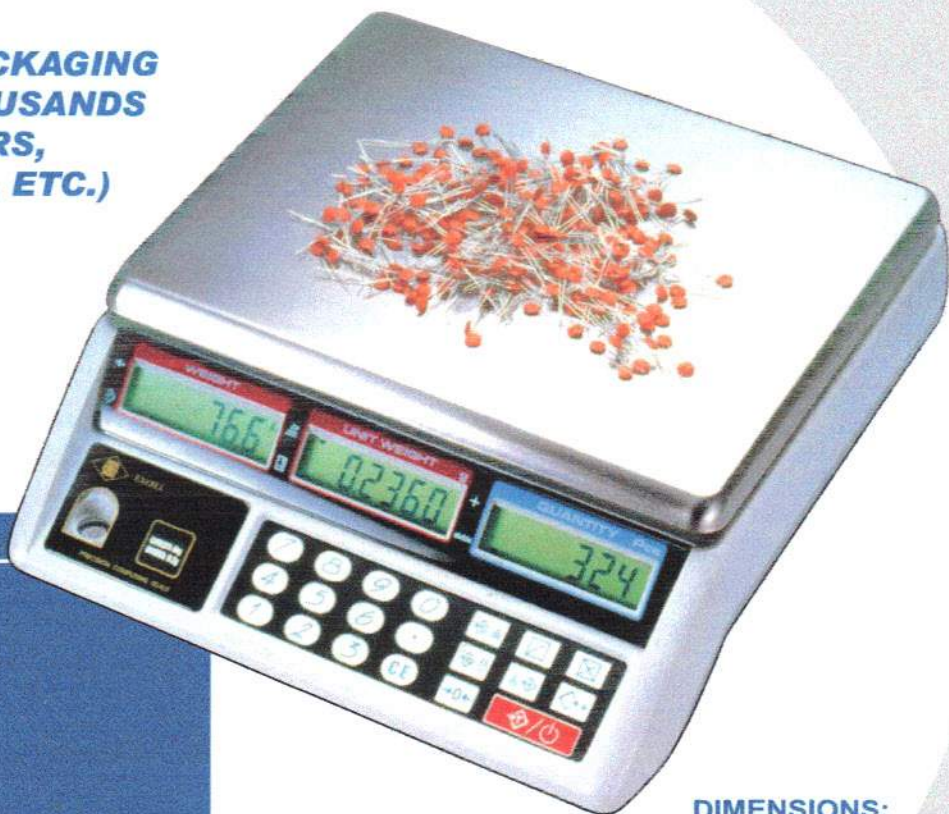

ACH COUNTING SCALE

**ULTRA PRECISION & PERFORMANCE!
A SCALE YOU CAN REALLY COUNT ON!**

**SPEED UP INVENTORY & PACKAGING
COUNTS BY WEIGHING THOUSANDS
OF SMALL PARTS (FASTENERS,
ELECTRONIC COMPONENTS, ETC.)
IN SECONDS!**

INCREDIBLE RESOLUTION!

FEATURES

- **FAST & STABLE READINGS:
1 | 30,000 RESOLUTION**
- **SELECTABLE UNITS (kg/lb)**
- **AC POWER & INTERNAL
RECHARGEABLE BATTERY**
- **3 LCD DISPLAY SCREENS WITH
BACKLIGHT SHOW TOTAL WEIGHT,
PIECE WEIGHT & PIECE COUNT**
- **ACCUMULATION MEMORY**
- **QUANTITY CHECKING WITH ALARM**
- **9" X 11" STAINLESS STEEL PLATTER**
- **AUTO-CALIBRATION, TARE & MORE...**

DIMENSIONS:
13 1/4" x 11 3/4" x 4 1/2"

CAPACITIES

3 kg X 0.1 g	(6 lb X 0.0005 lb)
6 kg X 0.2 g	(17 lb X 0.001 lb)
30 kg X 1 g	(60 lb X 0.005 lb)